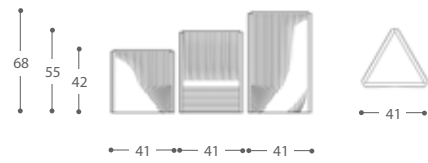

forget the ordinary, if only for an instant. Experimenting with finishes and materials, these pieces take "classic-with-a-twist" to a more bespoke and private level.

Description

ZEN - Side tables

Dimensions

41x41x41x42H cm (S)
41x41x41x55H cm (M)
41x41x41x68H cm (L)

Materials

Calacatta Marble, custom engraved and honed. Edge in satin brass.

Alternate finishes available upon request.

C A S A M A N A R A
E D I Z I O N I