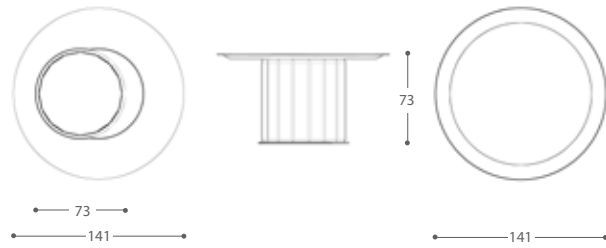

Description

P+D - Table

Dimensions

141 diam. x 73 cm

Materials

Carved lava stone top and bronze frame over lacquered mirrors and polished stainless steel base. The central base swivels to transform the table appearance.

Alternate finishes available upon request.

C A S A M A N A R A
E D I Z I O N I

24 Avenue Princesse Grace - MC 98000 Monaco Principauté
Tel +377 9798 3046 - studio@casamanara-edizioni.com
www.casamanara-edizioni.com