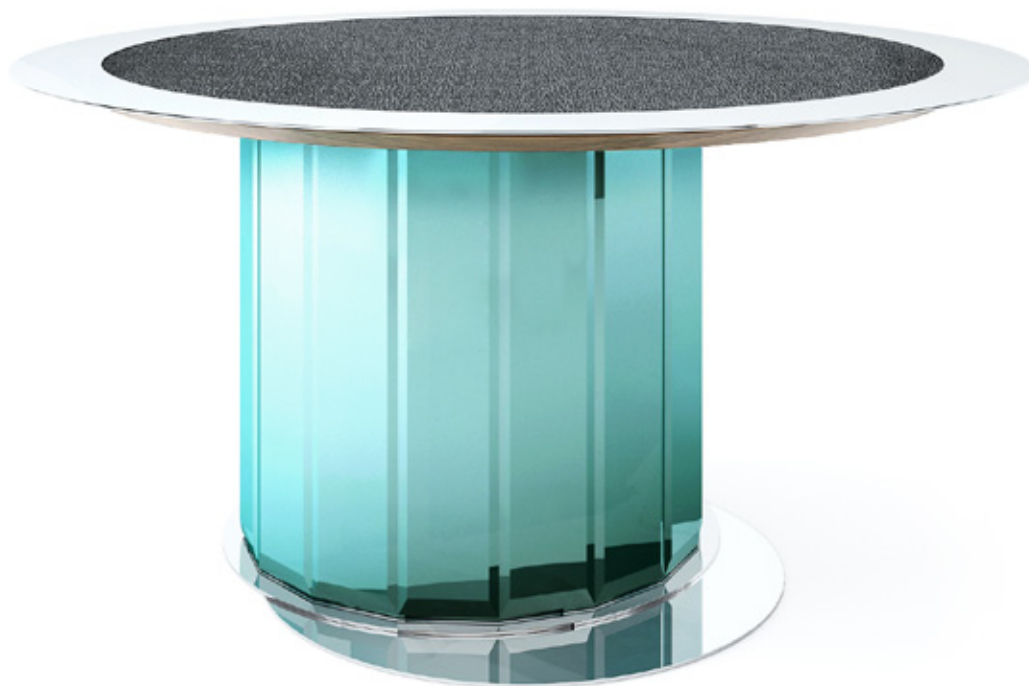

C A S A M A N A R A
E D I Z I O N I

P+D
Table

Collection 1968

A revolutionary time is often needed to reset our perception of who we are and what we want.

Between materialism and meditation, the 1968 Collection is graphic, racy and unlooked-for. This is our most unique collection, one that should make you

forget the ordinary, if only for an instant. Experimenting with finishes and materials, these pieces take "classic-with-a-twist" to a more bespoke and private level.

Description

P+D - Table

Dimensions

141 diam. x 73 cm

Materials

Carved lava stone top and bronze frame over lacquered mirrors and polished stainless steel base. The central base swivels to transform the table appearance.

Alternate finishes available upon request.