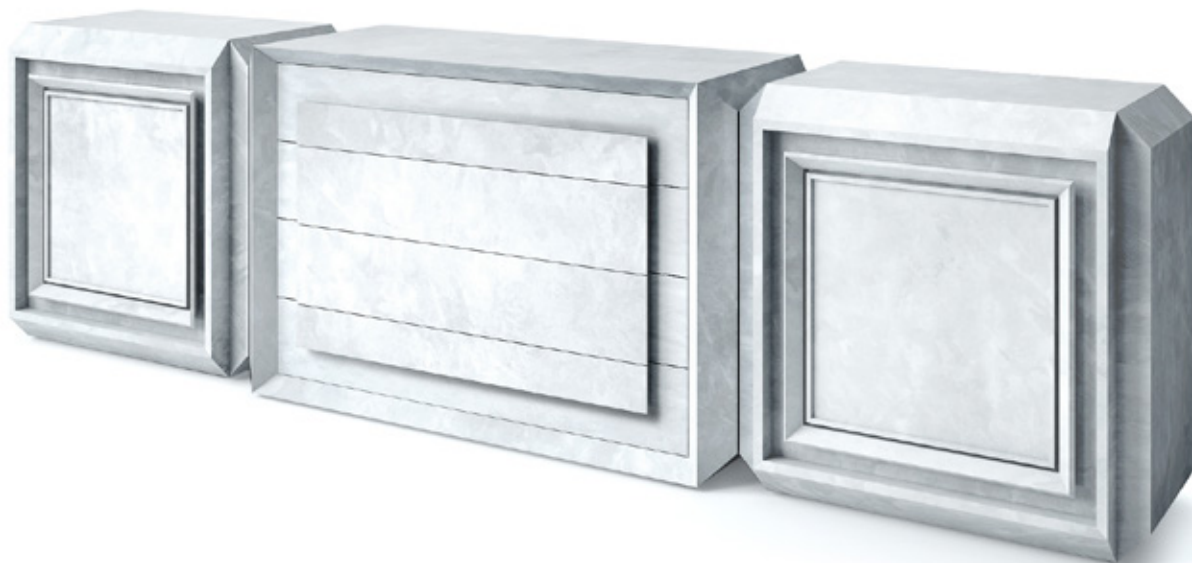

C A S A M A N A R A  
E D I Z I O N I

---

**SHADOW**  
TV Cabinet - Storage

---

**Collection MYS**

The MYS Collection, or "Monaco Yacht Show", expresses our take on furniture that should feel at home on a Yacht or a Summer House, where these pieces would come alive through the play of light and shadows.

Their finishes are always light, and a mixture of lacquered and reflective surfaces are coasting along textured and opaque ones.

Although we envision the surrounding space to be sparse and essential, these furniture elements are meant to stand out as independent architectural elements, proud in the way they propose their shape.

## Description

SHADOW - TV Cabinet/Storage

---

## Dimensions

127 x 46 x 80 cm

---