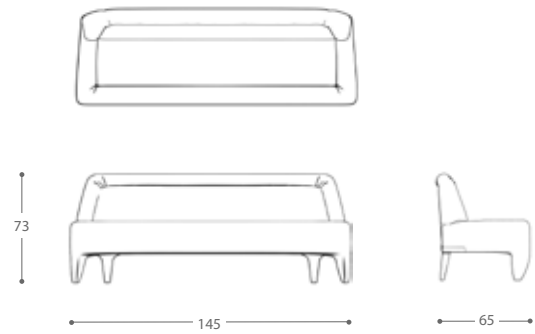

Description

RIVIERA - Banquette

Dimensions

145 x 65 x 73 cm

Materials

Solid wood frame and traditional upholstery. Solid Maple legs, natural finish.

Alternate finishes available upon request

C A S A M A N A R A
E D I Z I O N I

24 Avenue Princesse Grace - MC 98000 Monaco Principauté
Tel +377 9798 3046 - studio@casamanara-edizioni.com
www.casamanara-edizioni.com