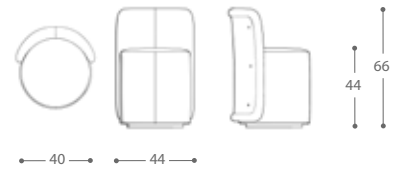

Description

REGINE - Side chair

Dimensions

46 x 46 x 66 cm

Materials

Solid wood frame and traditional upholstery. Polished stainless steel base.

Alternate finishes available upon request.

C A S A M A N A R A
E D I Z I O N I