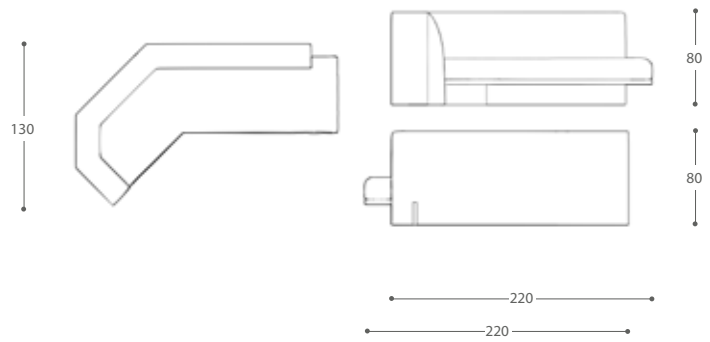

forget the ordinary, if only for an instant. Experimenting with finishes and materials, these pieces take "classic-with-a-twist" to a more bespoke and private level.

Description

MILANO - DX
Dormeuse

Dimensions

220 x 130 x 80 cm

Materials

Solid wood frame and traditional upholstery. Polished stainless steel base.

Alternate finishes available upon request.

C A S A M A N A R A
E D I Z I O N I

24 Avenue Princesse Grace - MC 98000 Monaco Principauté
Tel +377 9798 3046 - studio@casamanara-edizioni.com
www.casamanara-edizioni.com