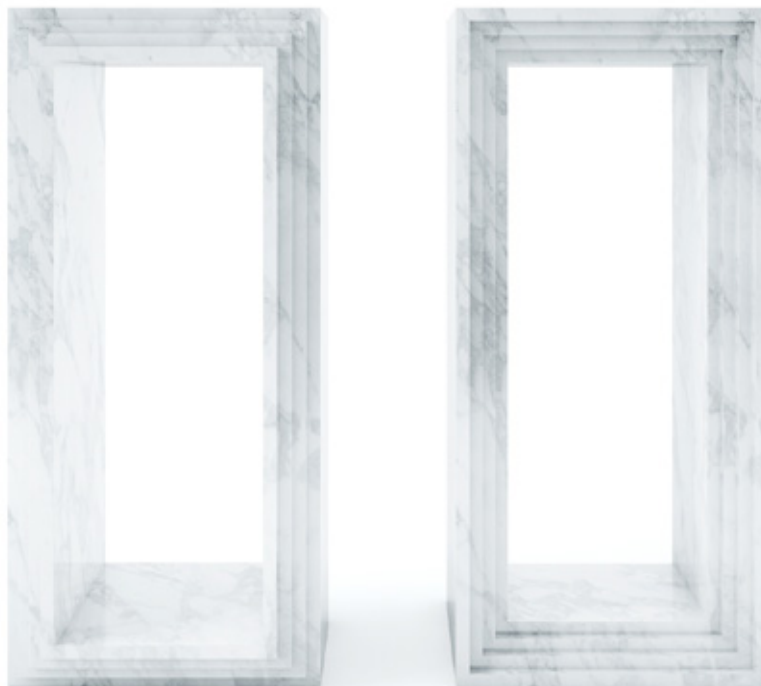

C A S A M A N A R A
E D I Z I O N I

CARLO-IN & CARLO-OUT

Pedestal

Collection 1968

A revolutionary time is often needed to reset our perception of who we are and what we want.

Between materialism and meditation, the 1968 Collection is graphic, racy and unlooked-for. This is our most unique collection, one that should make you

forget the ordinary, if only for an instant. Experimenting with finishes and materials, these pieces take "classic-with-a-twist" to a more bespoke and private level.

Description

CARLO-IN & CARLO-OUT
Pedestal

Dimensions

100 x 46 x 46 cm

Materials

Calacatta Marble, polished.
With square edges.

Alternate finishes available upon
request.

C A S A M A N A R A
E D I Z I O N I

24 Avenue Princesse Grace - MC 98000 Monaco Principauté
Tel +377 9798 3046 - studio@casamanara-edizioni.com
www.casamanara-edizioni.com