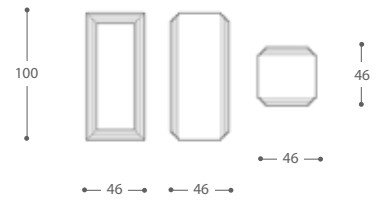

Dimensions

100 x 46 x 46 cm

Materials

Calacatta Marble, polished.
With square edges.

Alternate finishes available upon
request.

C A S A M A N A R A
E D I Z I O N I

24 Avenue Princesse Grace - MC 98000 Monaco Principauté
Tel +377 9798 3046 - studio@casamanara-edizioni.com
www.casamanara-edizioni.com