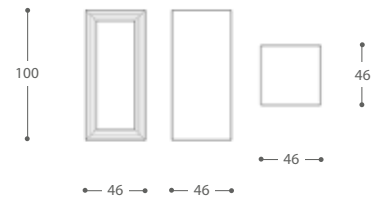

Dimensions

100 x 46 x 46 cm

Materials

Calacatta Marble, polished.
With square edges.

Alternate finishes available upon
request.

C A S A M A N A R A
E D I Z I O N I

24 Avenue Princesse Grace - MC 98000 Monaco Principauté
Tel +377 9798 3046 - studio@casamanara-edizioni.com
www.casamanara-edizioni.com