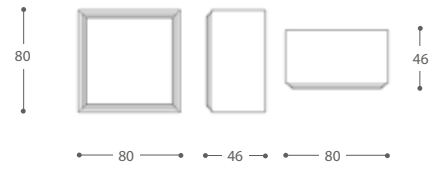

80 x 80 x 46 cm

Materials

Brown Onyx, polished. Profile
with beveled edges.

Alternate finishes available upon
request.

C A S A M A N A R A
E D I Z I O N I

24 Avenue Princesse Grace - MC 98000 Monaco Principauté
Tel +377 9798 3046 - studio@casamanara-edizioni.com
www.casamanara-edizioni.com